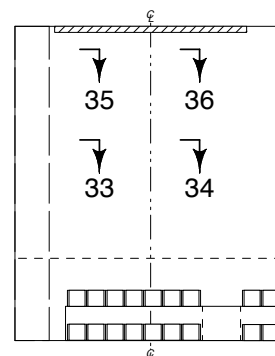

FRONTS (36°)

CH 37-WORKLIGHTS (4x PAR38)
SUBMASTER 12

SIDES >> (50°)

SIDES << (50°)

BAX (50°)

DOWNS (WFL PAR)